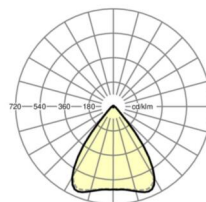

LIGHTING TECHNOLOGY

Placement	LED, Colour rendering/Light colour CRI ≥ 80 / 4000K
Colour tolerance (MacAdam)	3SDCM
Photobiological safety (Luminaire)	RG1
Nominal luminous flux	8190lm
LED service life	50000h L80/B10 (Tq 35°C)
Luminaire luminous efficiency	154lm/W
Beam angle	80° (C0) / 80° (C90)
UGR lat./long.	18.9 / 19.1

MECHANICS

Housing colour	silver grey/white aluminium RAL 9006
Dimensions (LxWxH/DxH)	1531mm x 55mm x 37mm
Weight (net)	1.9kg
Type of installation	Mounting rail system installation, Light structure

Dimensions

L	1531 mm	Length
B	55 mm	Width
H	37 mm	Height

DEEP-LINK

<https://www.regiolux.de/en/article/19430006035>

Reference	LED 8000lm 840
ηLB	100 %
Φ ↓/↑	98 % / 2 %
UGR lat./long.	18.9 / 19.1